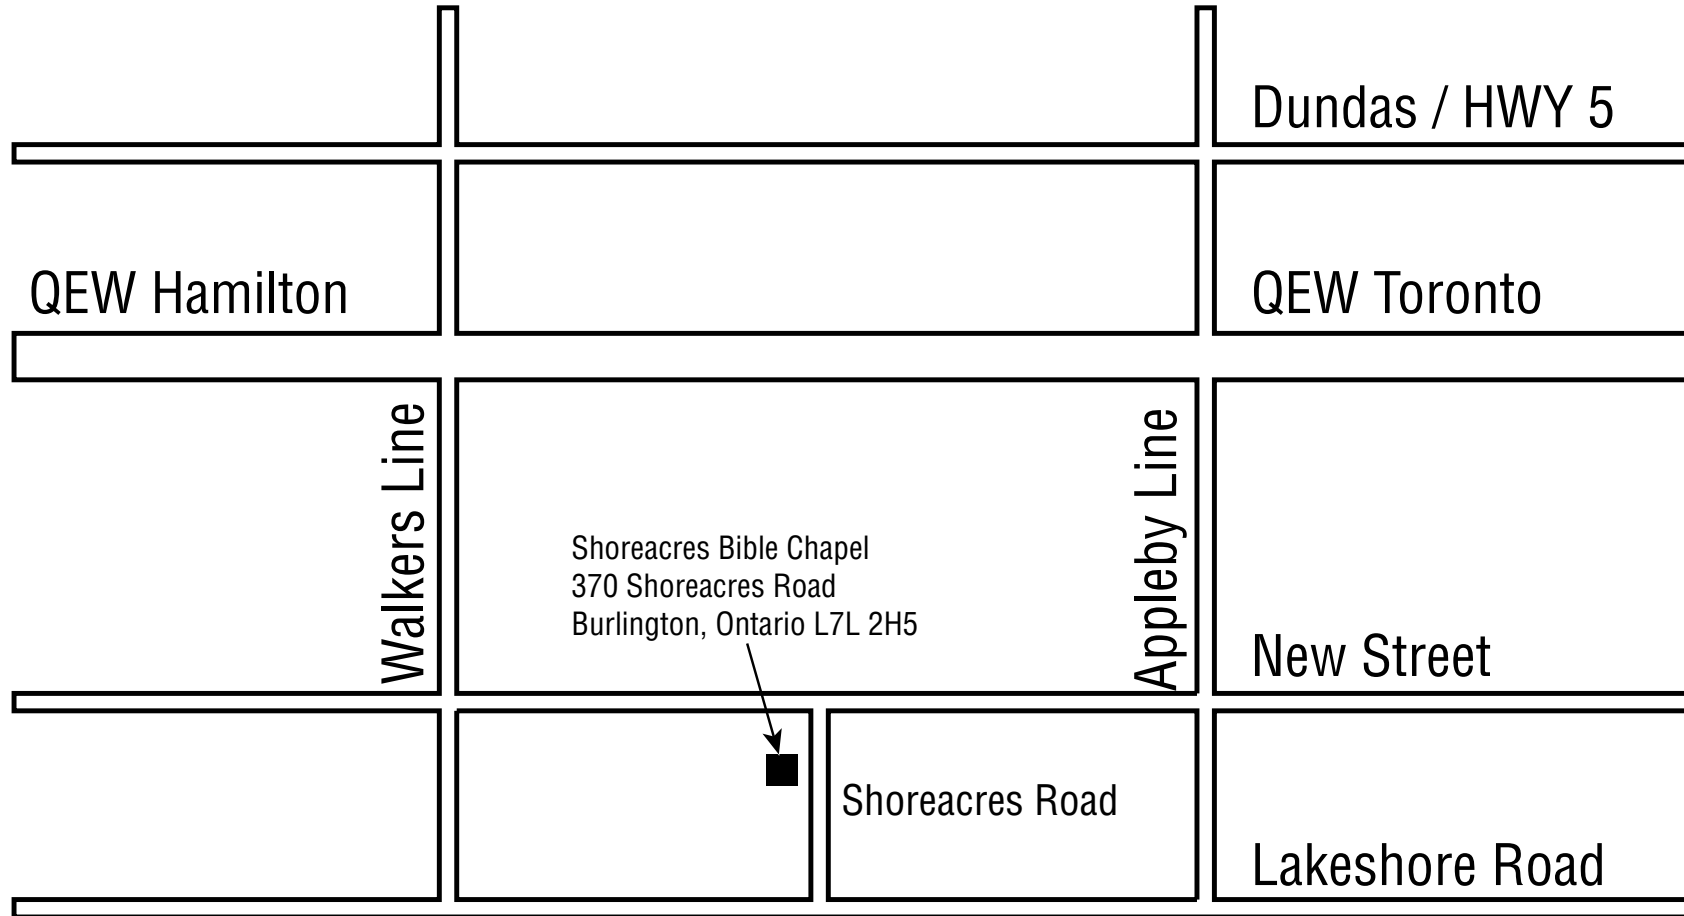

Shoreacres Bible Chapel Directions & Map

From Hamilton

- Take QEW or hwy 403 east to Walkers Line
- Exit Walkers Line south (right) to New Street
- Turn left on New Street to Shoreacres Road
- Shoreacres Bible Chapel is approximately 1 block south

From Oakville

- Take QEW west to Appleby Line
- Exit on Appleby Line south (Left) to New Street
- Turn right on New Street to Shoreacres Road
- Shoreacres Bible Chapel is approximately 1 block south